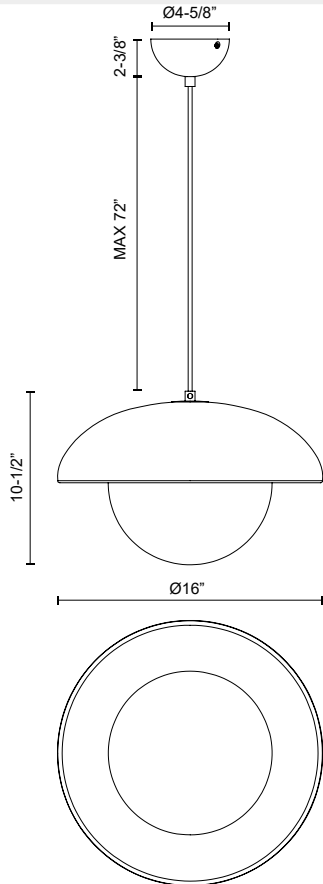

alora mood

P. 1.855.855.8926

CANADA: 19054 28TH Avenue Surrey - BC V3Z 6M3

USA: 3035 E. Lone Mountain Rd - Las Vegas, NV, 89081

RUBIO PD522016

FIXTURE DIMENSIONS	D16" x H10-1/2"
LAMP TYPE	E26
MAX WATTAGE	60W
BULB QTY	1
BULBS INCLUDED	No
VOLTAGE	120V
GLASS DETAILS	Opal Glass
MATERIAL	Aluminum; Glass;
WIRE LENGTH	72"
MINIMUM HANG HEIGHT	14"
SLOPED CEILING ADAPTABLE	Yes
LOCATION	Dry
CANOPY DIMENSIONS	D4-5/8" x H2-3/8"
BRAND	Alora Mood

[D - Diameter, L - Length, W - Width, H - Height, E - Extension]

AVAILABLE FINISHES:

PD522016AGOP
Aged Gold/Opal
Matte Glass

PD522016MBOP
Matte Black/Opal
Matte Glass

*For complete warranty terms, please visit: www.aloralighting.com/warranty